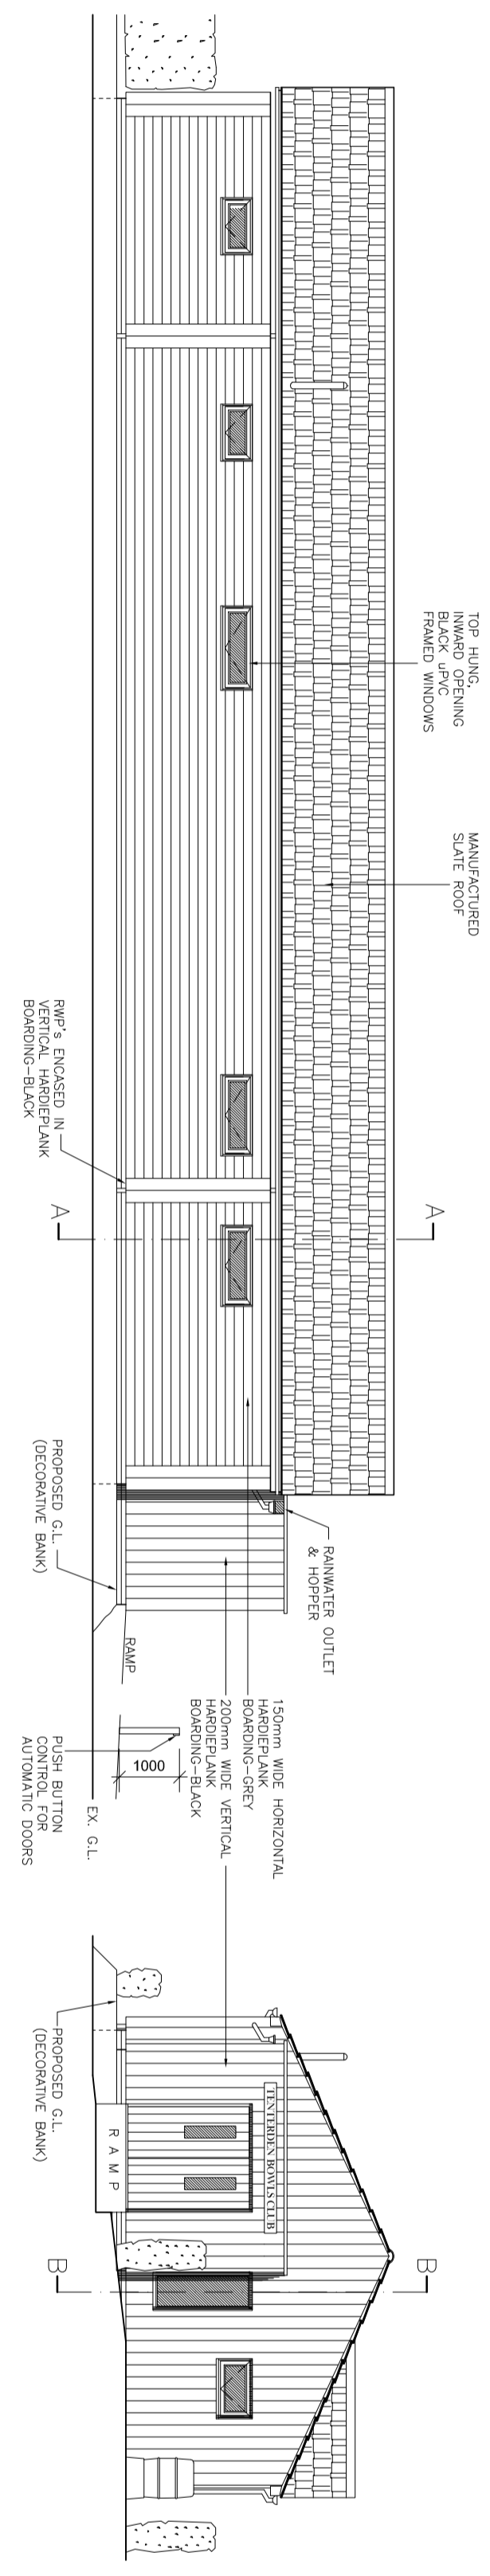

WEST ELEVATION – FACING BOWLS GREEN
(Scale 1:100)

SOUTH ELEVATION
(Scale 1:100)

EAST ELEVATION
(Scale 1:100)

NORTH ELEVATION
(Scale 1:100)

FLOOR PLAN
(Scale 1:50)

SITE ADDRESS:
RECREATION GROUND ROAD,
TENTERDEN,
KENT,
TN30 6RB

EXTENSION TO CLUBHOUSE

TENTERDEN BOWLS CLUB

**FLOOR PLANS & ELEVATIONS,
SHOWING PORCH**

SCALE 1:100 / 1:50

DRAWING NO.
TBC002-20/08

REV.