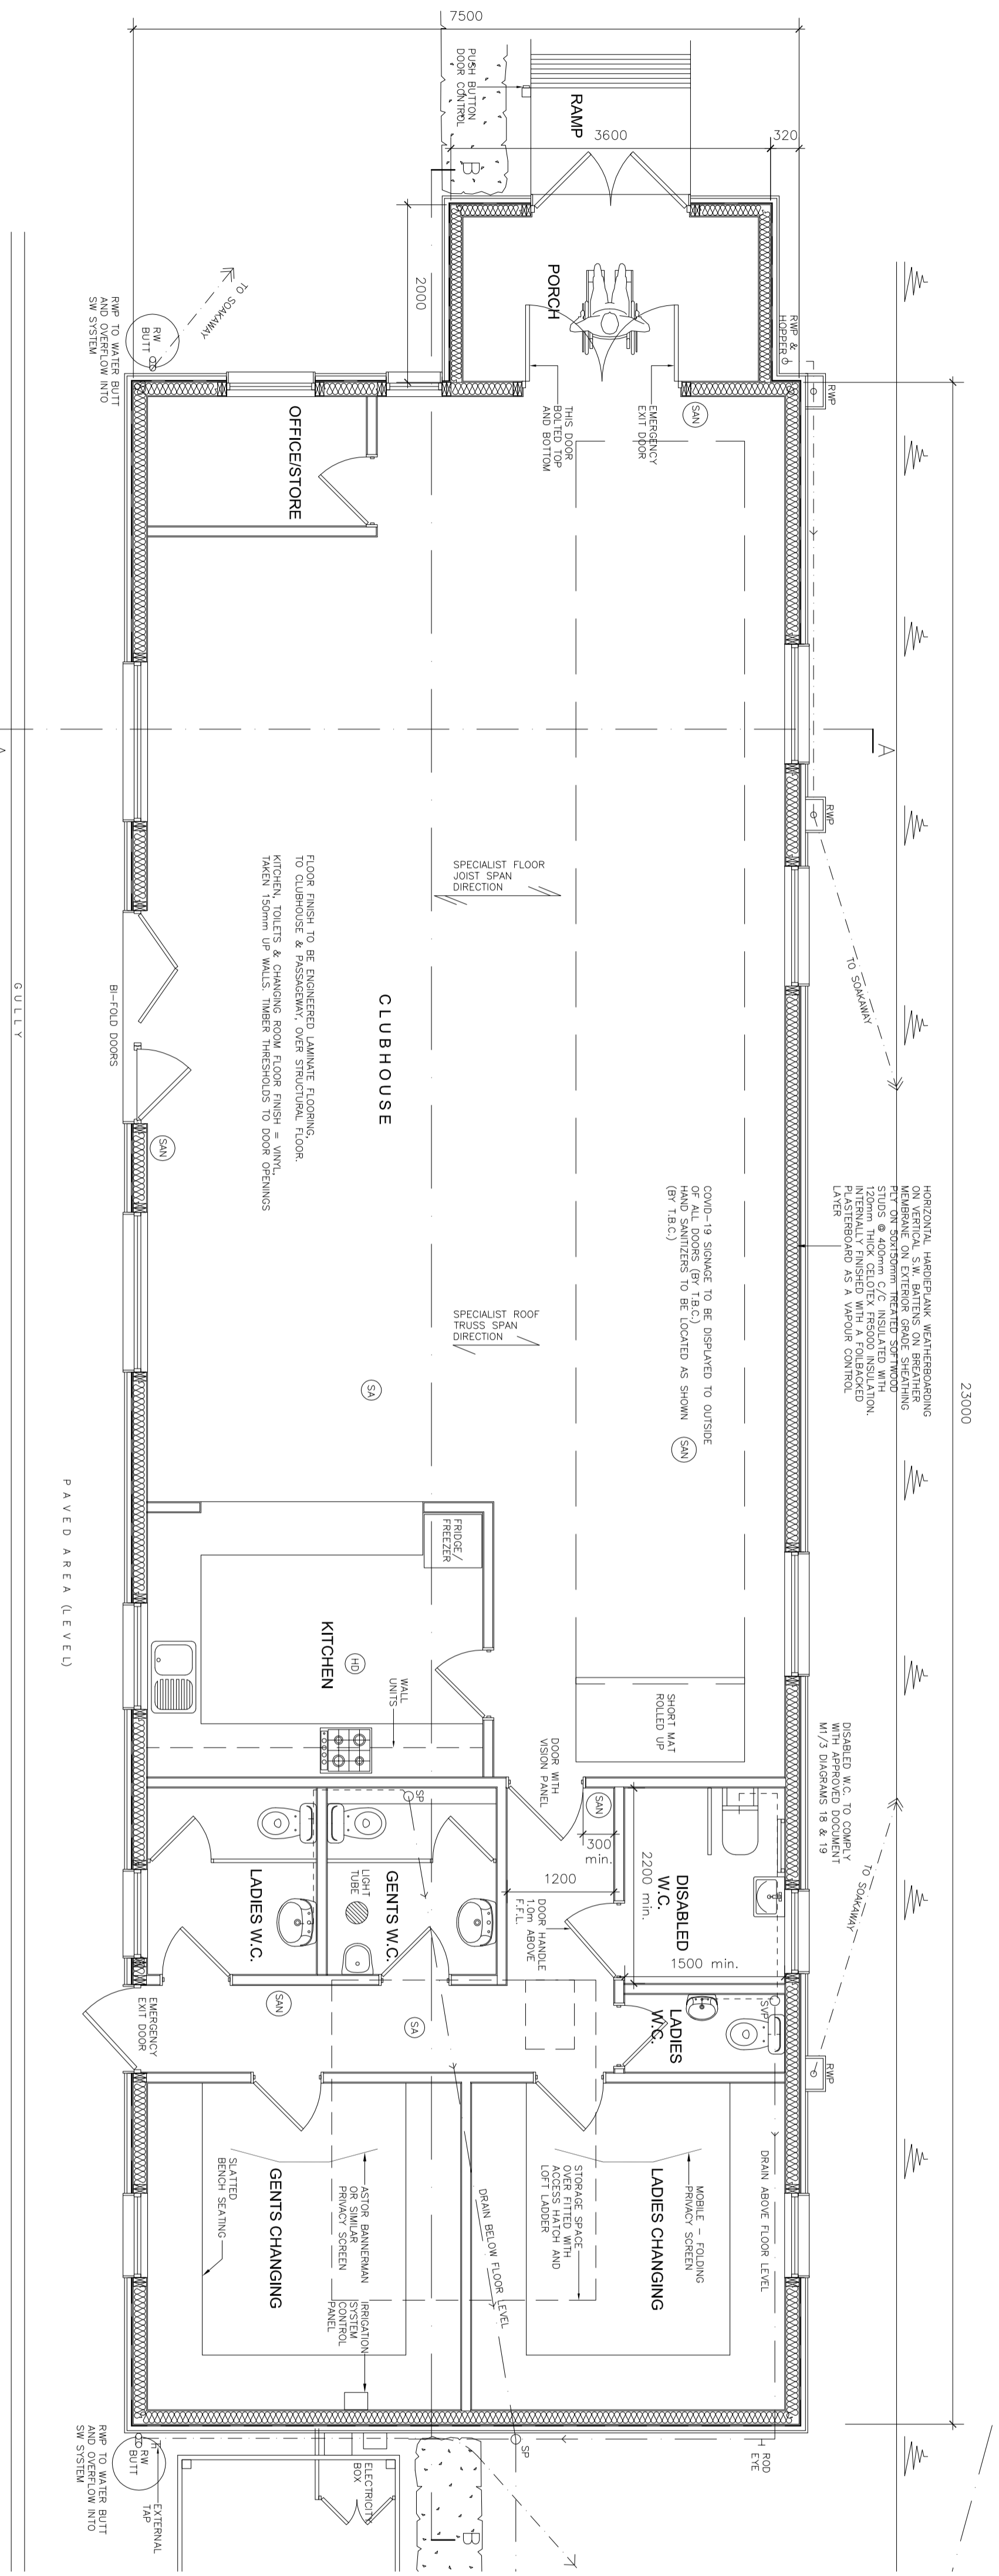

WEST ELEVATION – FACING BOWLS GREEN
(Scale 1:100)

SOUTH ELEVATION
(Scale 1:100)

EAST ELEVATION
(Scale 1:100)

NORTH ELEVATION
(Scale 1:100)

FLOOR PLAN
(Scale 1:50)

SITE ADDRESS:
RECREATION GROUND ROAD,
TENTERDEN,
KENT,
TN30 6RB

EXTENSION TO CLUBHOUSE

TENTERDEN BOWLS CLUB

**FLOOR PLANS & ELEVATIONS,
SHOWING PORCH**

SCALE 1:100 / 1:50

DRAWING NO.
TBC002-20/08

REV.